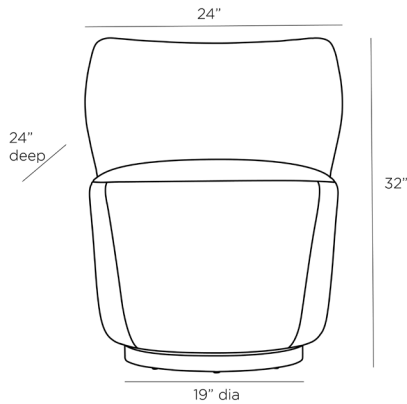

## POPPY CHAIR CLOUD BOUCLE CHAMPAGNE SWIVEL

8171

H: 32 IN, W: 24 IN, D: 24 IN

Cloud Boucle

Contract Suitable As Is

Beautiful from every angle, this wing-armed swivel is scaled for smaller spaces, which makes it both versatile and visually impactful. The low, angular Poppy chair is upholstered in cloud boucle and rests on a champagne iron plinth, creating a seat that's as elegant as it is comfortable.

### DIMENSIONS

Base	H: 3 IN
Foot Print	Dia: 19.00 IN
Seat Back Height	14 IN
Seat	W: 22.5 IN, D: 18 IN
Seat Height	19 IN
Seat	W: 22.5 IN, D: 18 IN
Yardage To Reupholster	3